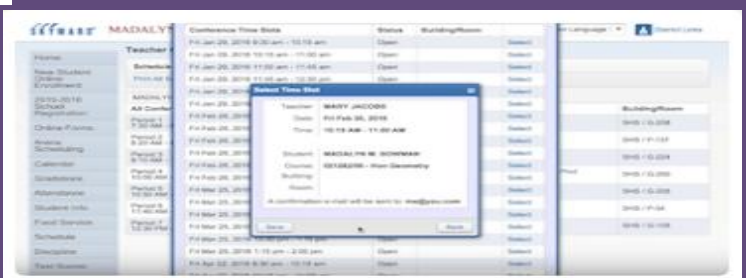

Power-Up: Food Service

Power-Up: Mobile Food Service Payments

Fee Management

Returning Students - Online Registration (Forms & Information)

Power-Up: Messaging

Power-Up: Calendar

Power-Up: Parent-Teacher Conference Scheduler

Power-Up: Grades

Power-Up: Downloading the App

Family Access Overview