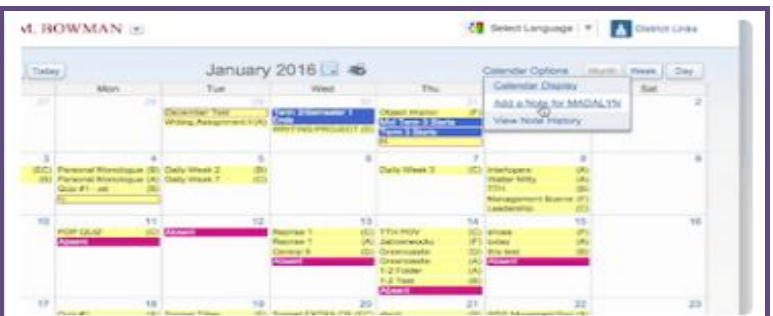

Power-Up: Food Service

Power-Up: Mobile Food Service Payments

Fee Management

Returning Students - Online Registration (Forms & Information)

Power-Up: Messaging

Power-Up: Calendar

Power-Up: Parent-Teacher Conference Scheduler

Power-Up: Grades

Power-Up: Downloading the App

Family Access Overview